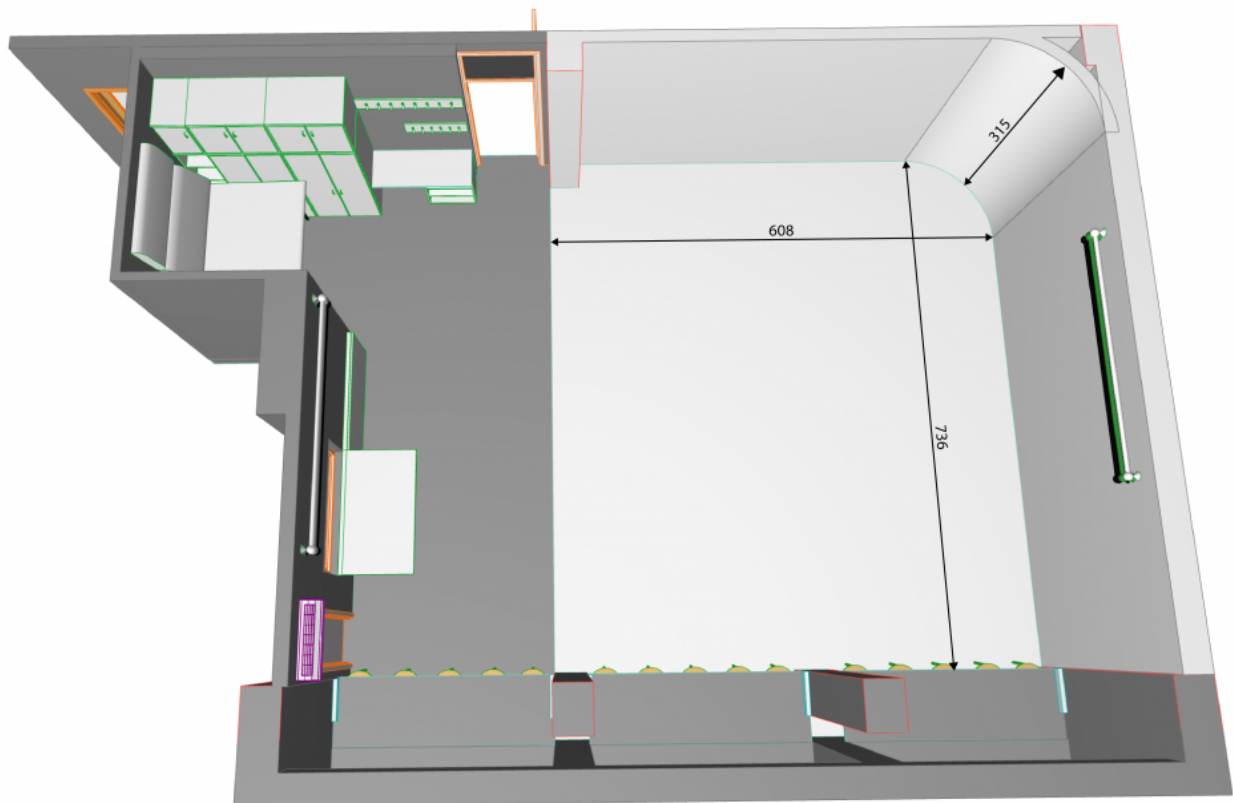

Photography studio NTF

[NTF](#) › [IGT](#) › [About](#) › [Facilities](#) › [Photography studio NTF](#)

Dimensions+

360 panorama+

Light sources+

- studio LED light Lupo Superpanel Dual-Color
- studio LED light Lupo Superpanel Dual-Color
- studio LED light Rotolight Anova Pro Eco Flood + HedBox 150Wh battery
- studio LED light Rotolight Anova Pro Eco Flood + HedBox 150Wh battery
- LED light Rotolight NEO
- studio reflector Kaiser Studiilight H – 1000 W
- studio reflector Kaiser Studiilight H – 1000 W
- studio reflector Minispot fresnel 500 W
- studio reflector Minispot fresnel 500 W
- studio reflector Varibeam 1000CE
- studio reflector Varibeam 1000CE
- studio reflector Varibeam 1000CE

Light shaping attachments+

- set of round filters Rotolight
- set of round filters Rotolight
- softbox set + barndoors Rotolight
- softbox set + barndoors Rotolight
- softbox set for Lupo LED panels
- softbox set for Lupo LED panels
- beauty dish for Kaiser Studiolight H
- softbox 100×100 cm for Kaiser Studiolight H
- Elinchrom Umbrella Wide Reflector 16 cm
- beauty dish Elinchrom Softlite Silver Reflector 44 cm + Softlite Grids 44 cm
- snoot Elinchrom + grid
- softbox Elinchrom LiteMotiv Octa 190 cm
- softbox Elinchrom Portalite Octa 56 cm
- softbox Elinchrom Portalite Square 40 cm
- softbox Elinchrom Rotalux Squarebox 100 cm
- Rotagrid 100 cm square – grid for softbox Elinchrom Rotalux Squarebox 100 cm
- softbox Quadralite 120×30 cm
- softbox Quadralite 120×30 cm
- deflector 107 cm

Stands and weights+

- tripod Manfrotto 055PROB
- tripod Manfrotto 190XPROB
- tripod Manfrotto 475B
- boom stand
- weight for boom stand
- weight ProFoto 6 kg
- weight ProFoto 6 kg

Backdrops+

All backdrops are 2,72 m wide.